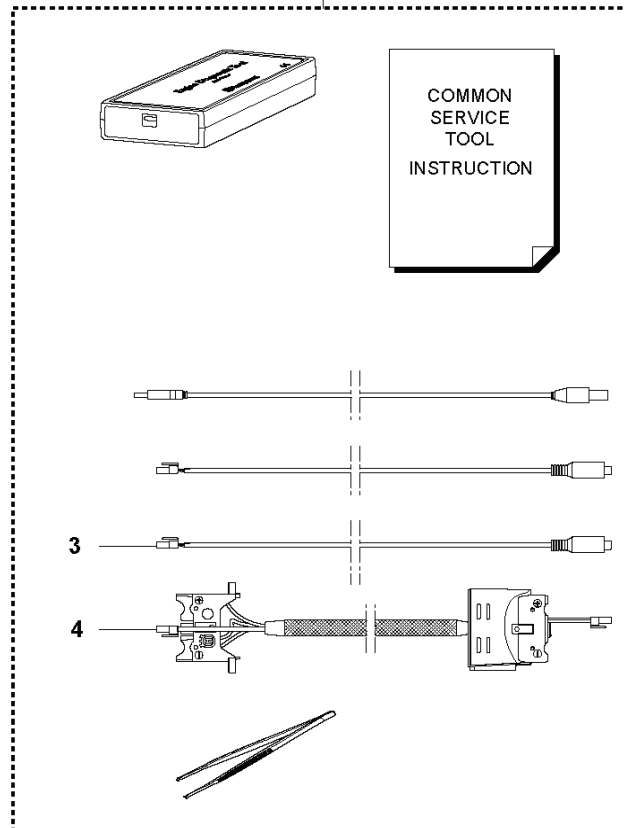

E 535i XP / 330i
ACCESSORIES

535i XP Only

2